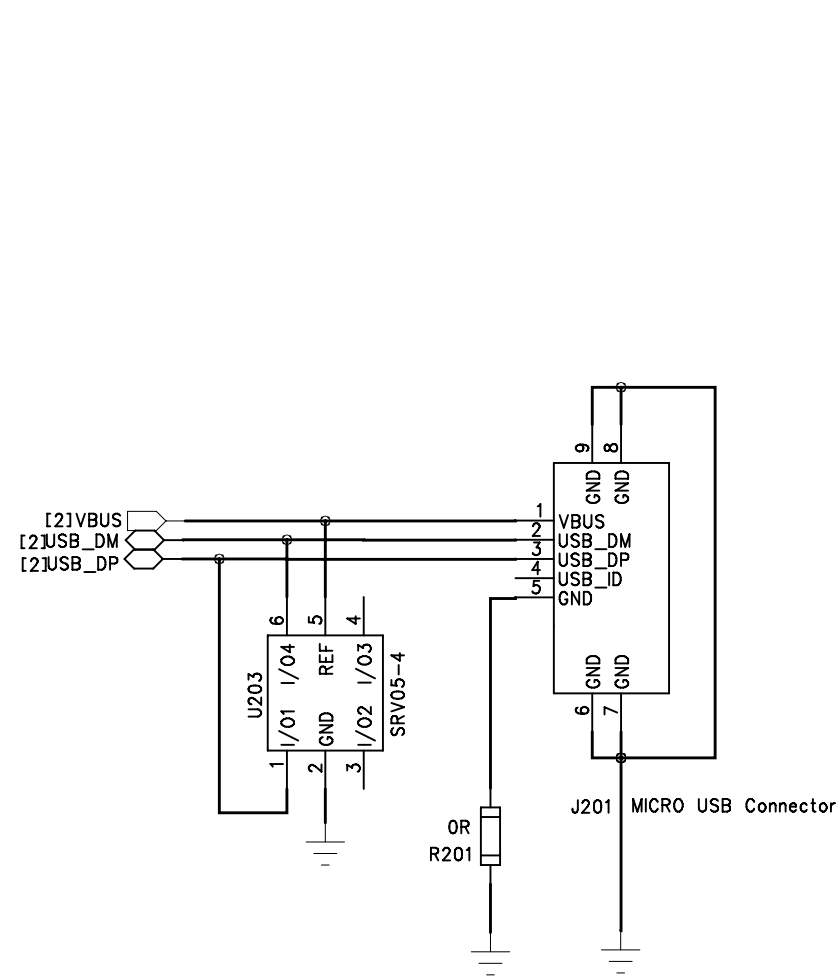

D

C

C

B

B

A

A

QUECTEL WIRELESS SOLUTIONS		
DRAWN BY King.Hao	PROJECT GNSS-EVB_V2.01	TITLE <TITLE NAME HERE>
CHECKED BY <NAME HERE>	SIZE A2	VER <NO>
SHEET 2 of 3		<DATE HERE>