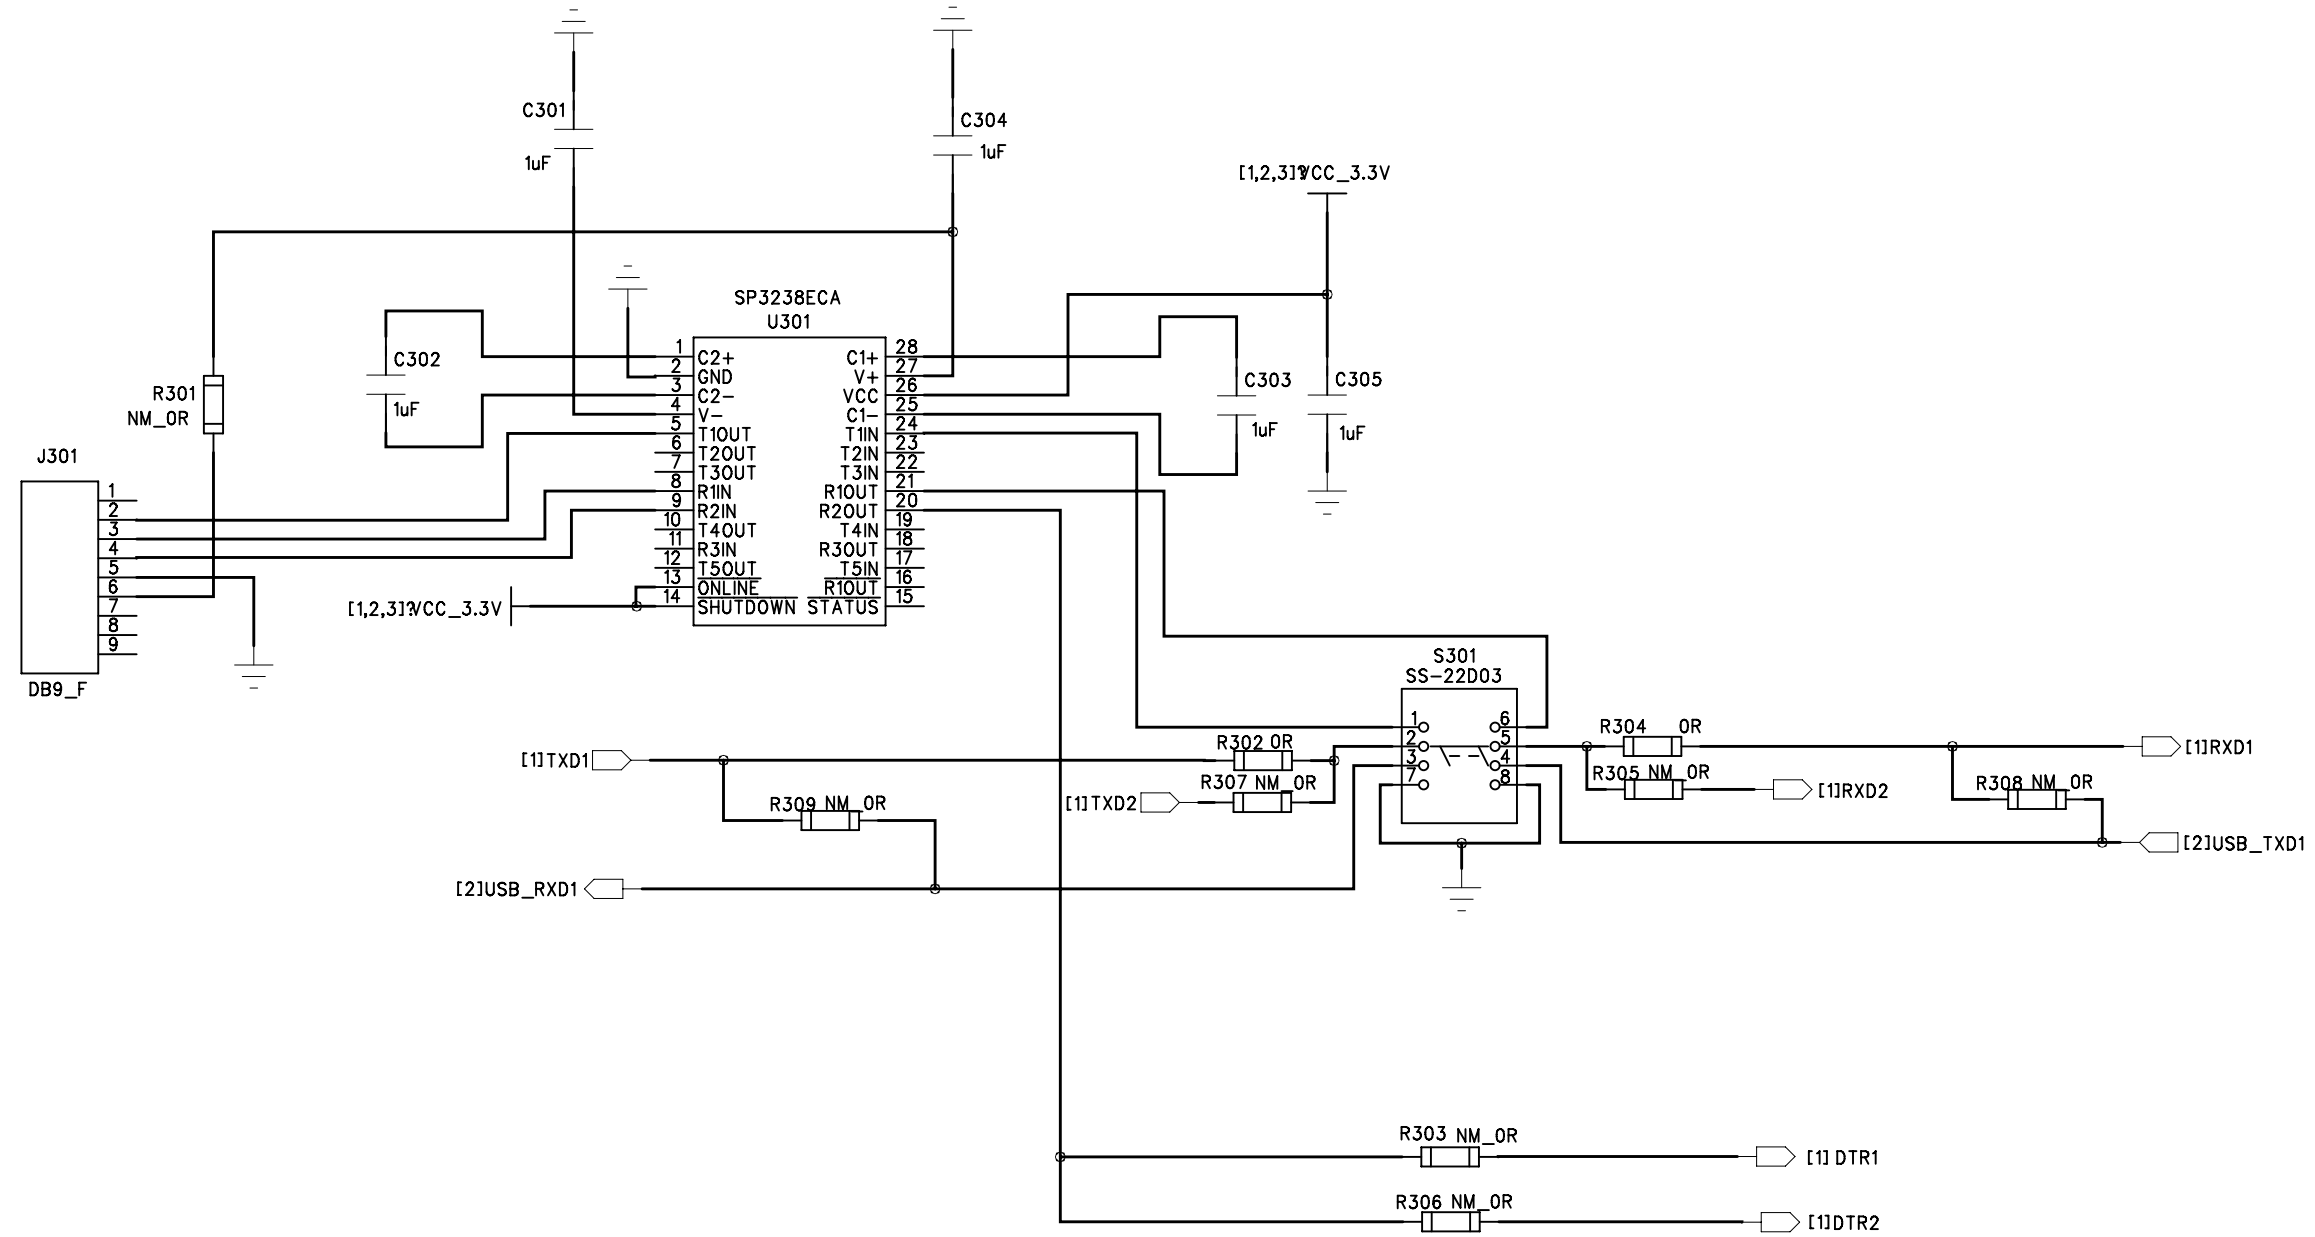

B

B

A

A

QUECTEL WIRELESS SOLUTIONS		
DRAWN BY King.Hao	PROJECT GNSS-EVB_V2.01	TITLE <TITLE NAME HERE>
CHECKED BY <NAME HERE>	SIZE A2	VER <NO>
	SHEET 3 of 3 <DATE HERE>	

6

5

4