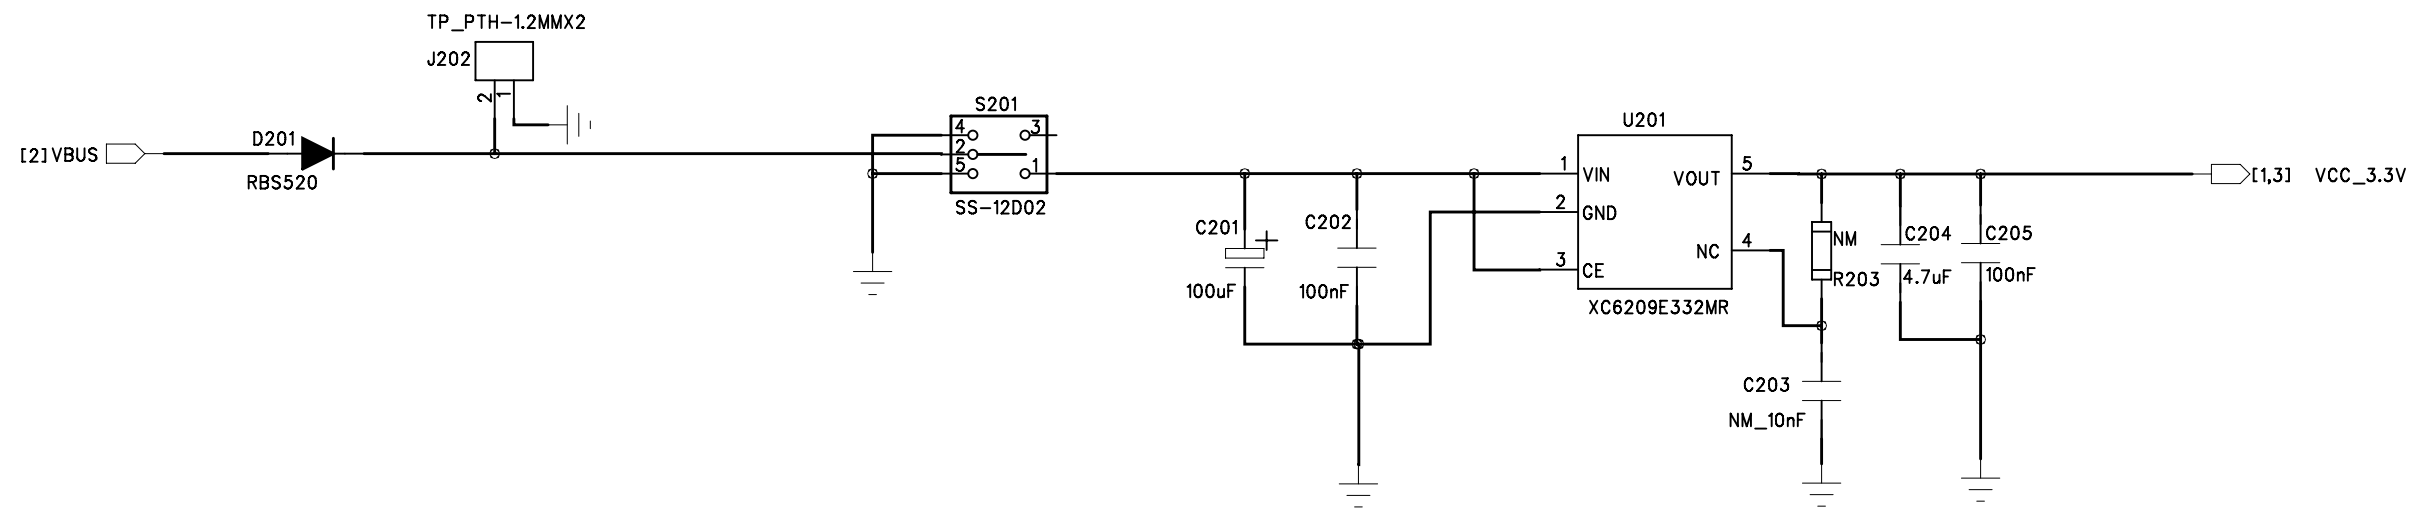

D

C

C

B

B

A

A

QUECTEL WIRELESS SOLUTIONS		
DRAWN BY King.Hao	PROJECT GNSS-EVB_V2.01	TITLE <TITLE NAME HERE>
CHECKED BY <NAME HERE>	SIZE A2	VER <NO>
SHEET 2 of 3		<DATE HERE>