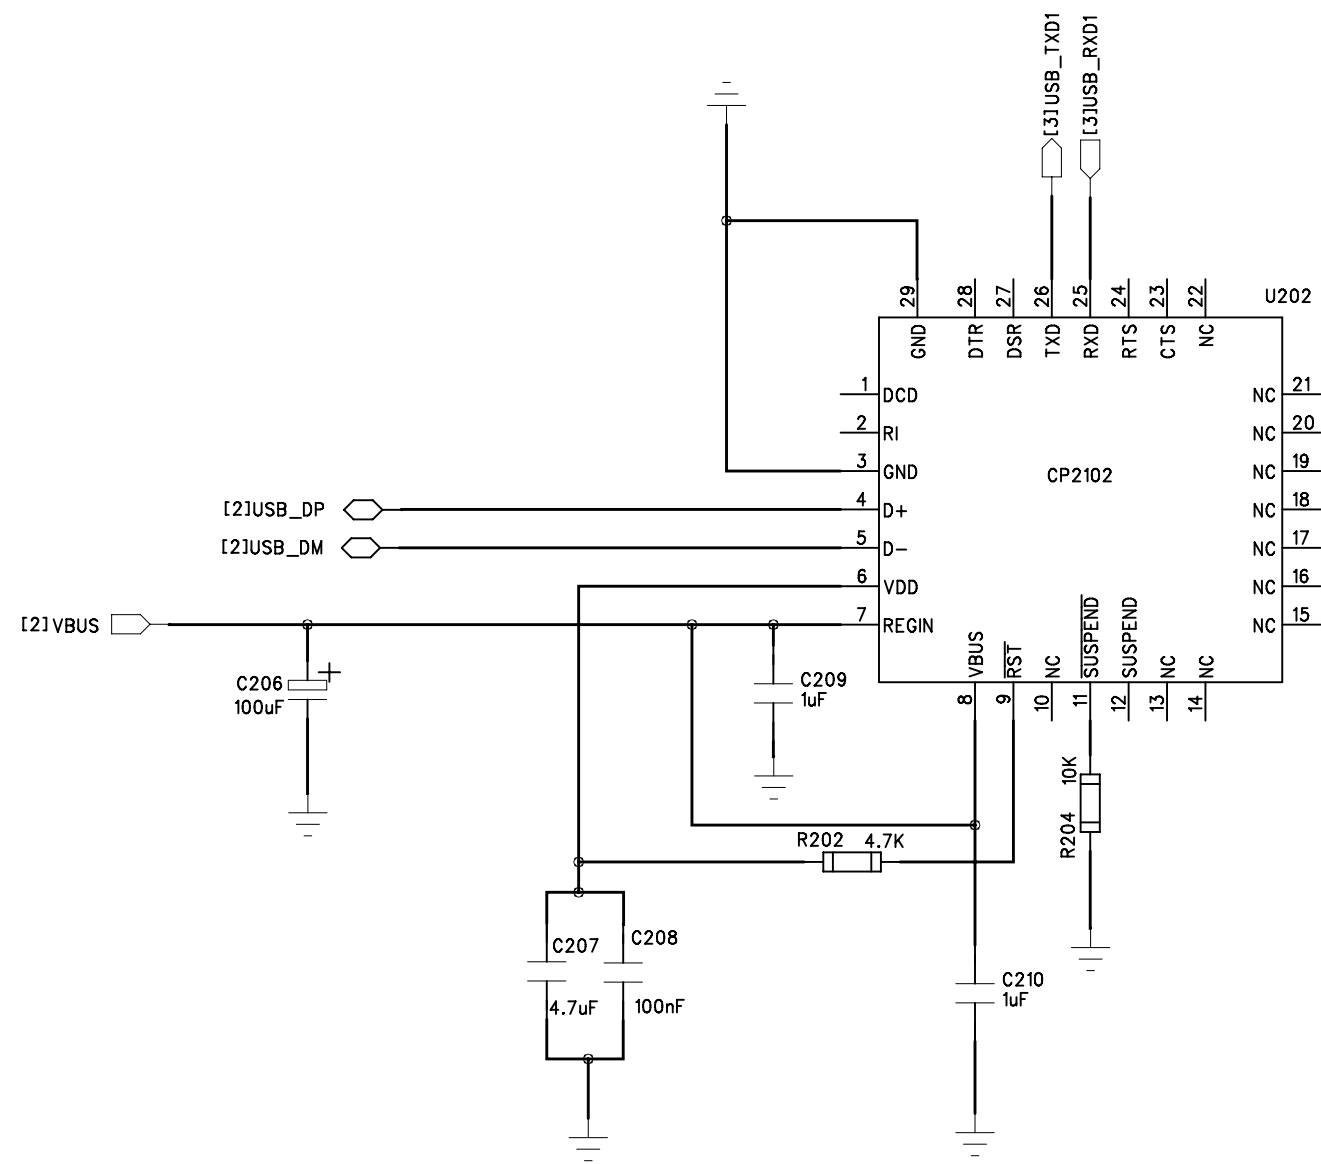

QUECTEL WIRELESS SOLUTIONS		
DRAWN BY KING.HAO	PROJECT GNSS-EVB_V2.01	TITLE <TITLE NAME HERE>
CHECKED BY <NAME HERE>	SIZE A2	VER <NO>
SHEET 1 of 3		<DATE HERE>

6

5

4

3

2

1

D

D

C

C

B

B

A

A

QUECTEL WIRELESS SOLUTIONS		
DRAWN BY King.Hao	PROJECT GNSS-EVB_V2.01	TITLE <TITLE NAME HERE>
CHECKED BY <NAME HERE>	SIZE A2	VER <NO>
SHEET 2 of 3		<DATE HERE>